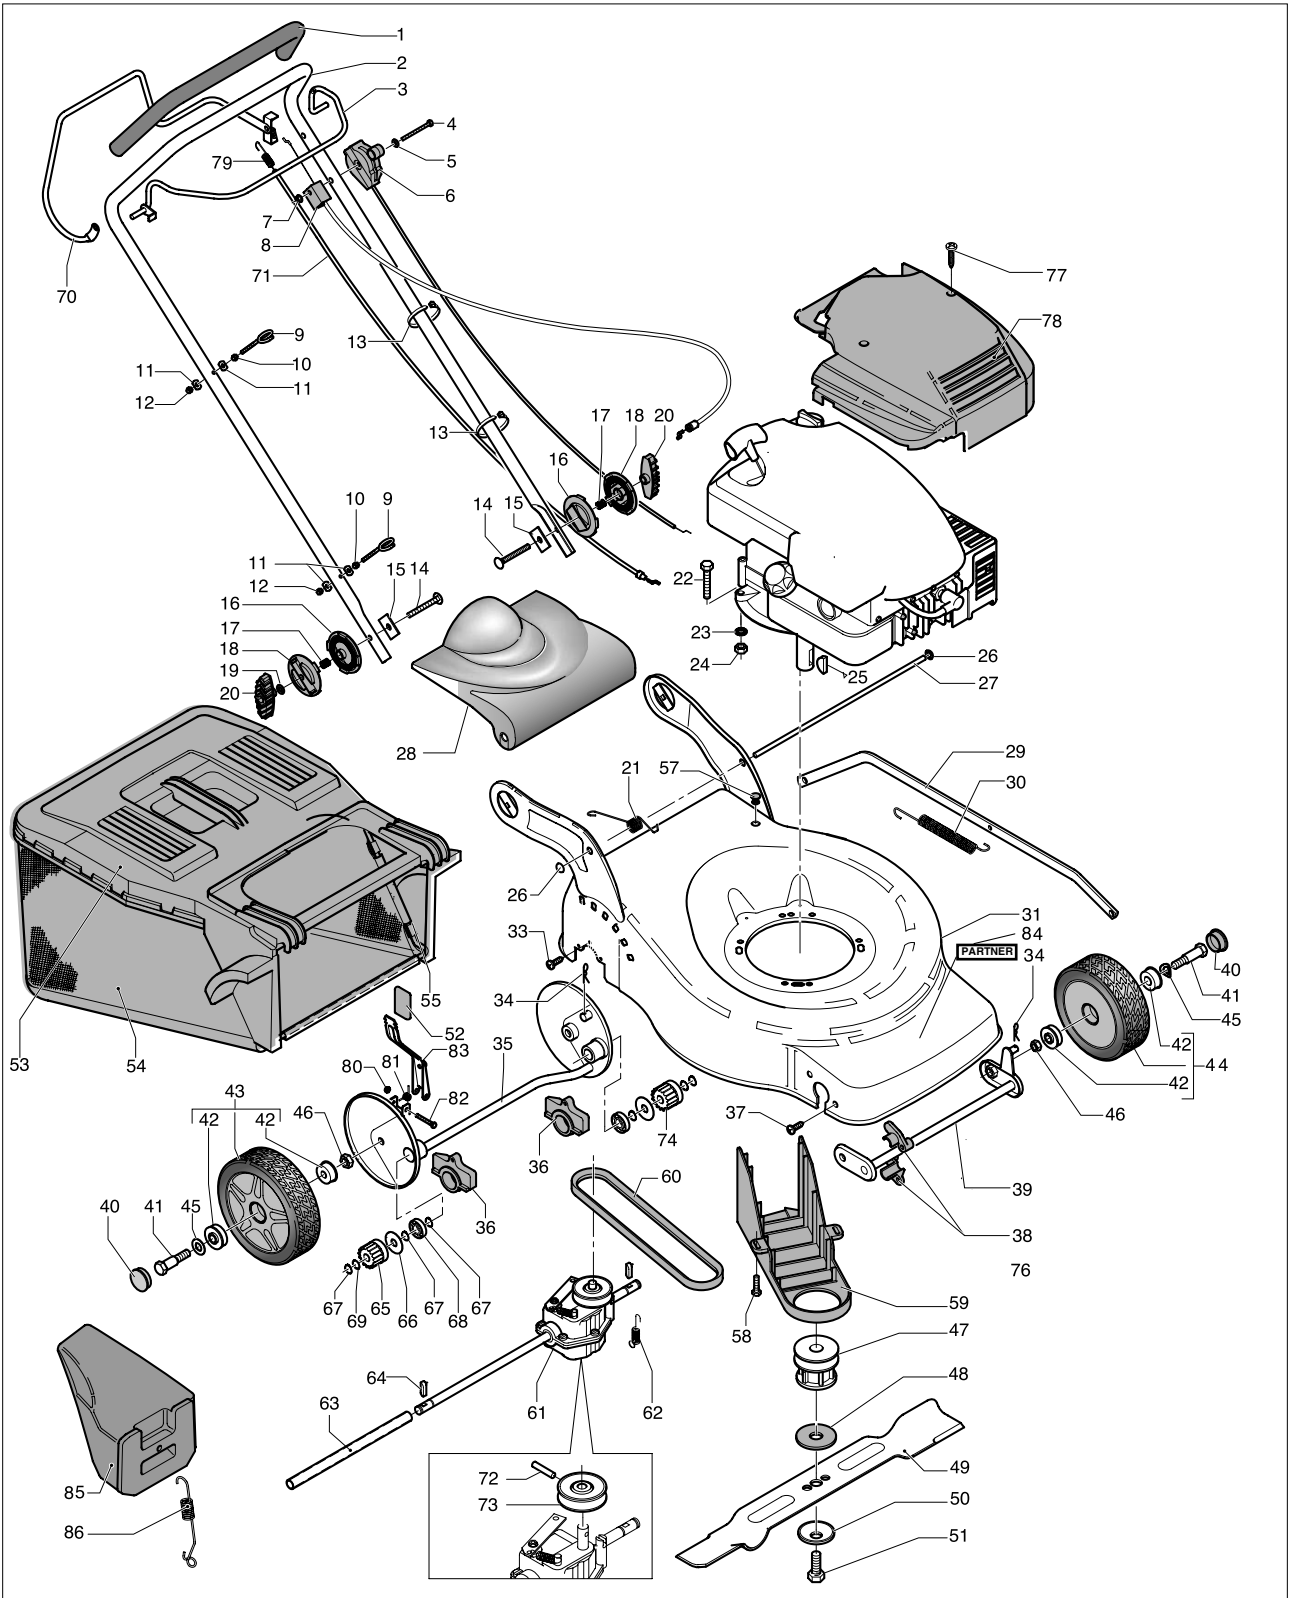

brand	PARTNER

date	APR/04	SHEET 1/2

Model	P 4046 SDVK

Product number	953878154